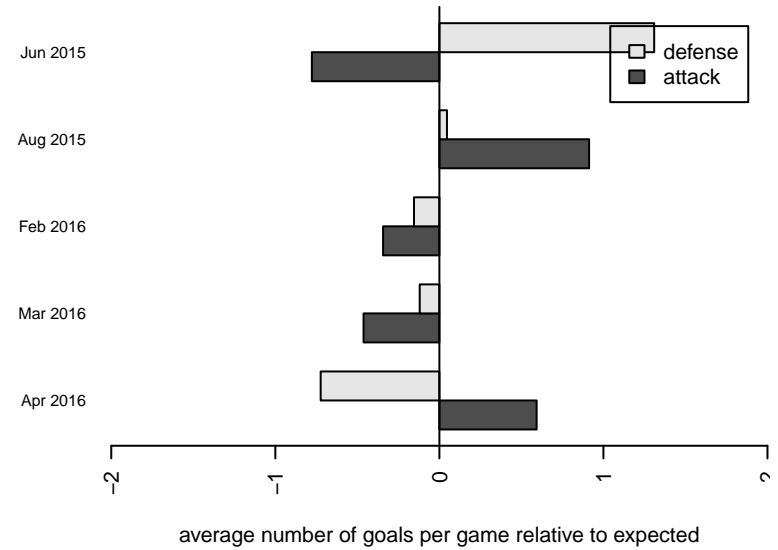

Performance relative to 13 month average