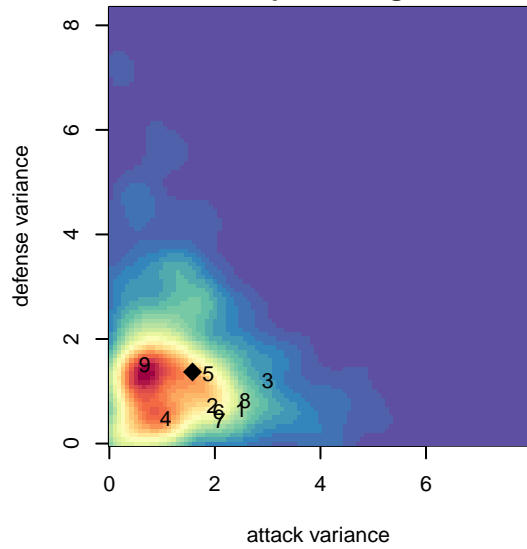

FC Edmonds Fusion G99

FC Edmonds
 Edmonds, WA
 G99 total strength=1245
 attack=7.09 defense=3.07
 fall league = PSPL Classic 1 U16

alt names used:
 FC Edmonds Fusion
 FC Edmonds Fusion
 FCE EDMONDS FCE 99 FUSION (WA)
 FCE EDMONDS FCE 99 FUSION (WA)

Venues played:
 2015 RVS Classic GU16
 2015 Les Schwab NW Cup U16
 2015 PSPL Classic 1 U16
 2015 WA Cup GU16 Gold/Silver U16

FC Edmonds Fusion G99
 Dots are actual minus expected GF (blue circles) and GA (red triangles).
 Blue line is smoothed change in attack strength. Red is smoothed change in defense strength.

**attack and defense variance (black dot)
relative to other teams
and top 10 in region**

**attack and defense rating
relative to others at age
and all opponents in last 13 months**

Performance relative to 13 month average