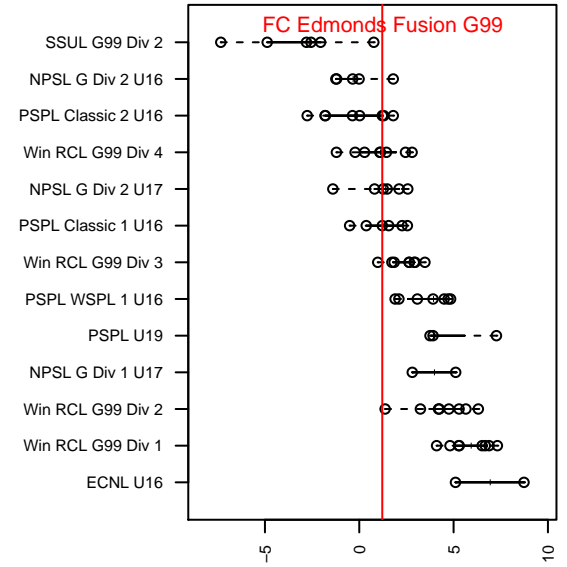

FC Edmonds Fusion G99

FC Edmonds
 Edmonds, WA
 G99 total strength=1245
 attack=7.09 defense=3.07
 fall league = PSPL Classic 1 U16

alt names used:
 FC Edmonds Fusion
 FC Edmonds Fusion
 FCE EDMONDS FCE 99 FUSION (WA)
 FCE EDMONDS FCE 99 FUSION (WA)

Venues played:
 2015 RVS Classic GU16
 2015 Les Schwab NW Cup U16
 2015 PSPL Classic 1 U16
 2015 WA Cup GU16 Gold/Silver U16

FC Edmonds Fusion G99
 Dots are actual minus expected GF (blue circles) and GA (red triangles).
 Blue line is smoothed change in attack strength. Red is smoothed change in defense strength.

**attack and defense variance (black dot)
relative to other teams
and top 10 in region**

**attack and defense rating
relative to others at age
and all opponents in last 13 months**

Performance relative to 13 month average