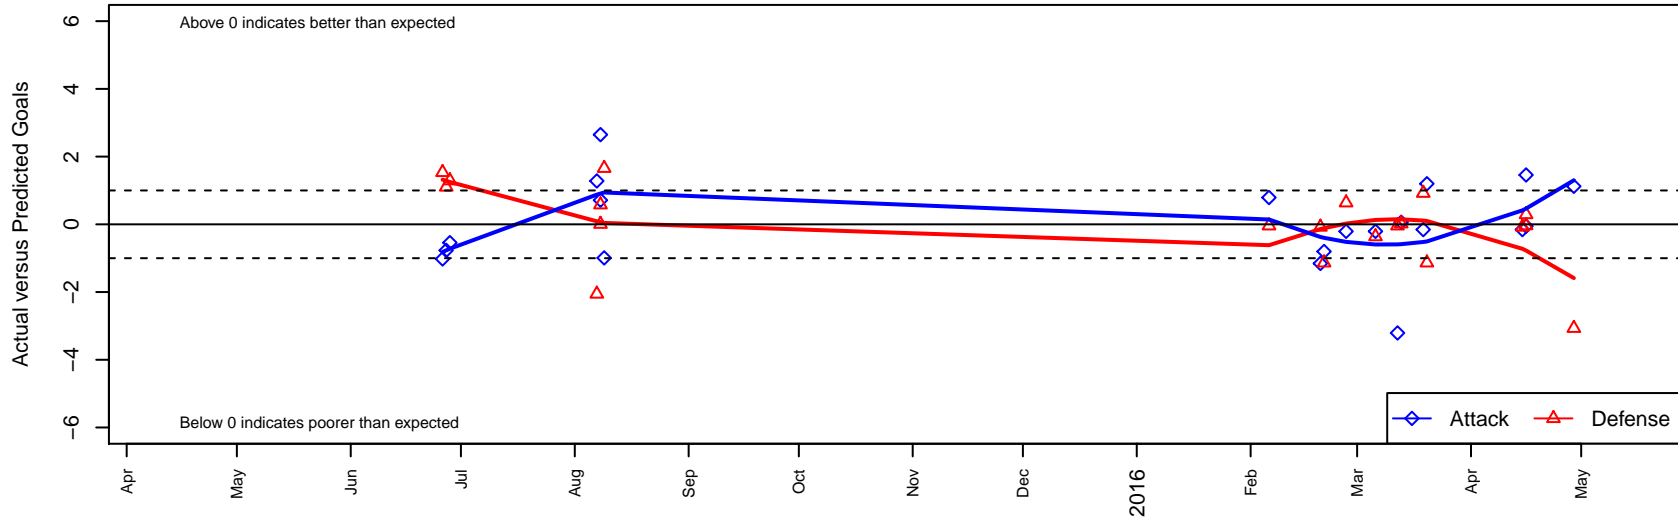

FC Edmonds Fusion G99

FC Edmonds
 Edmonds, WA
 G99 total strength=1245
 attack=7.09 defense=3.07
 fall league = PSPL Classic 1 U16

alt names used:
 FC Edmonds Fusion
 FC Edmonds Fusion
 FCE EDMONDS FCE 99 FUSION (WA)
 FCE EDMONDS FCE 99 FUSION (WA)

Venues played:
 2015 RVS Classic GU16
 2015 Les Schwab NW Cup U16
 2015 PSPL Classic 1 U16
 2015 WA Cup GU16 Gold/Silver U16

FC Edmonds Fusion G99
 Dots are actual minus expected GF (blue circles) and GA (red triangles).
 Blue line is smoothed change in attack strength. Red is smoothed change in defense strength.

**attack and defense variance (black dot)
relative to other teams
and top 10 in region**

**attack and defense rating
relative to others at age
and all opponents in last 13 months**

Performance relative to 13 month average